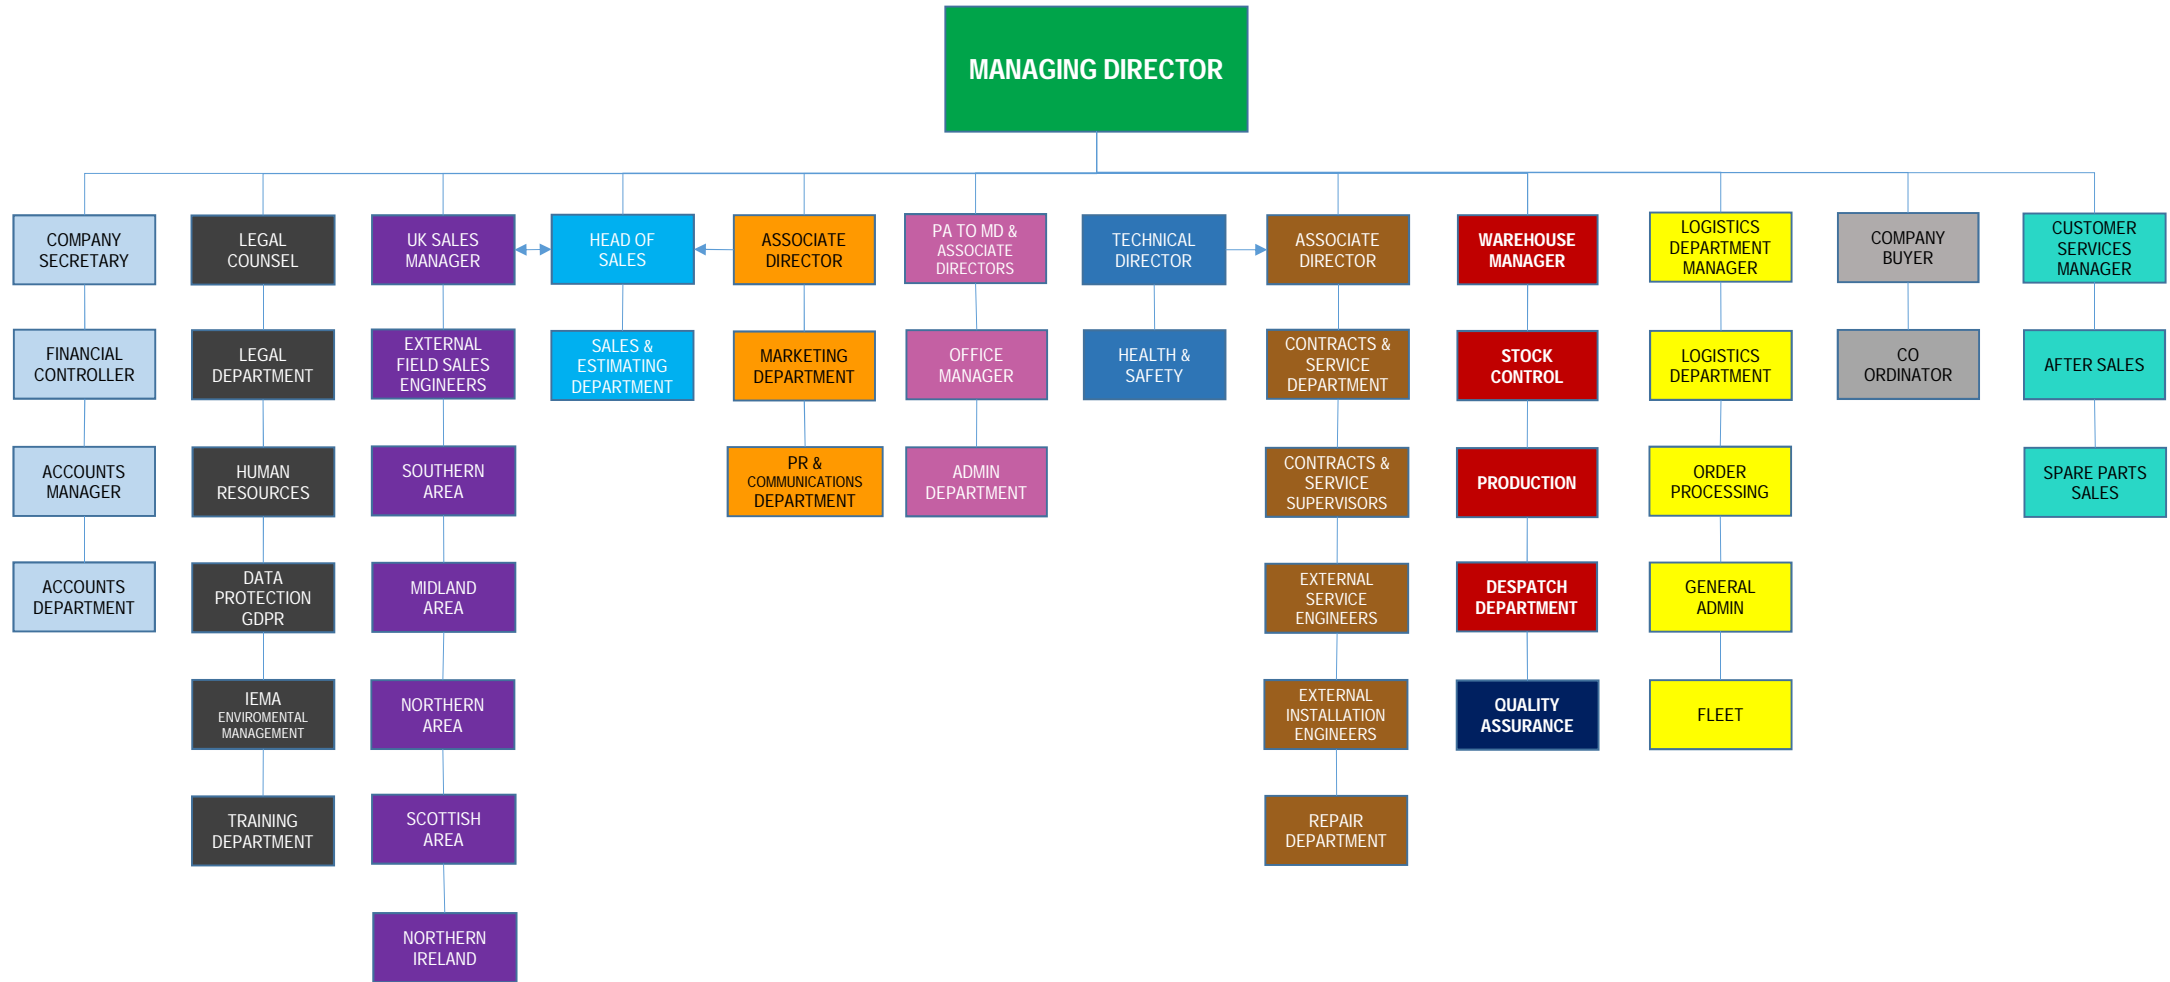

# PUMP TECHNICAL SERVICES LIMITED

THE  
SUBMERSIBLE  
PUMP  
SPECIALISTS

MANUFACTURING, SALES, PROJECT DESIGN, INSTALLATION, MAINTENANCE AND REPAIRS

Pump House, Unit 12 Bilton Road Industrial Estate, Erith, Kent, DA8 2AN  
Tel: 01322 357080 Fax: 01322 341341 Email: [logistics@pts-jung.co.uk](mailto:logistics@pts-jung.co.uk) Web: [www.pts-jung.co.uk](http://www.pts-jung.co.uk)