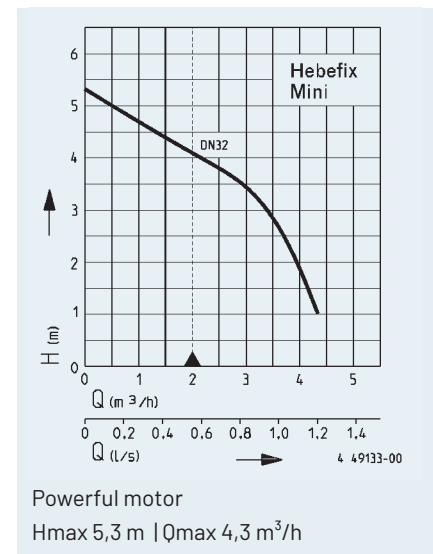

With dimensions of only 135 x 320 x 176 (H x W x D) mm he also fits comfortably into a pre-wall installation.