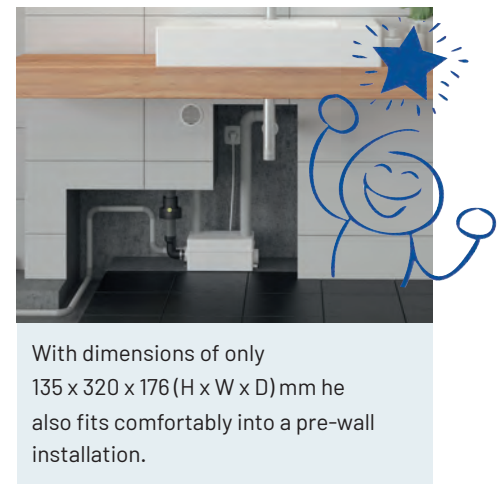

The smallest member of our Hebefix range can be installed quickly and easily and finds its place, for example, in a vanity unit or next to a shower. Condensate from chilled display counters and air-conditioning systems can also be pumped with the Hebefix mini.

Three inlets (2x DN 50, 1x DN 40) and a pressure outlet DN 32 make the Hebefix mini a flexible device.

APPLICATION AREAS:

- > hand basin
- > shower
- > bidet
- > chilled display counters
- > air-conditioning systems
- > dishwasher in tea kitchens

TECHNICAL FEATURES:

- > pressure-tight tank
- > integrated tank ventilation
- > hot water up to 55 °C (short time 70 °C)
- > quiet operation
- > wall or floor mounting
- > accessories: alarm unit

With dimensions of only 135 x 320 x 176 (H x W x D) mm he also fits comfortably into a pre-wall installation.