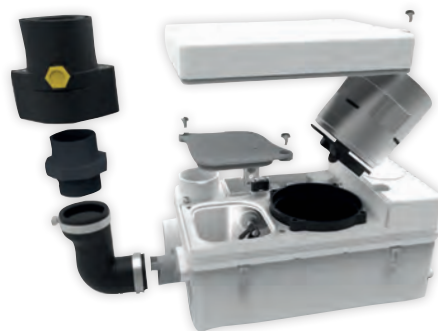

Hebefix mini

COMPACT LIFTING STATION

www.pts-jung.co.uk

HEBEFIX MINI - CODE NO. JP48727

IT HAS THE RIGHT DIMENSIONS TO FIND SPACE IN SMALLEST ROOMS

? You want a lifting system that needs little space and is still powerful? Then you have made the right choice with the **Hebefix mini**.

The smallest member of our Hebefix range can be installed quickly and easily and finds its place, for example, in a vanity unit or next to a shower. Condensate from chilled display counters and air-conditioning systems can also be pumped with the Hebefix mini.

Three inlets (2x DN 50, 1x DN 40) and a pressure outlet DN 32 make the Hebefix mini a flexible device.

APPLICATION AREAS:

- > hand basin
- > shower
- > bidet
- > chilled display counters
- > air-conditioning systems
- > dishwasher in tea kitchens

TECHNICAL FEATURES:

- > pressure-tight tank
- > integrated tank ventilation
- > hot water up to 55 °C (short time 70 °C)
- > quiet operation
- > wall or floor mounting
- > accessories: alarm unit

With dimensions of only 135 x 320 x 176 (H x W x D) mm he also fits comfortably into a pre-wall installation.