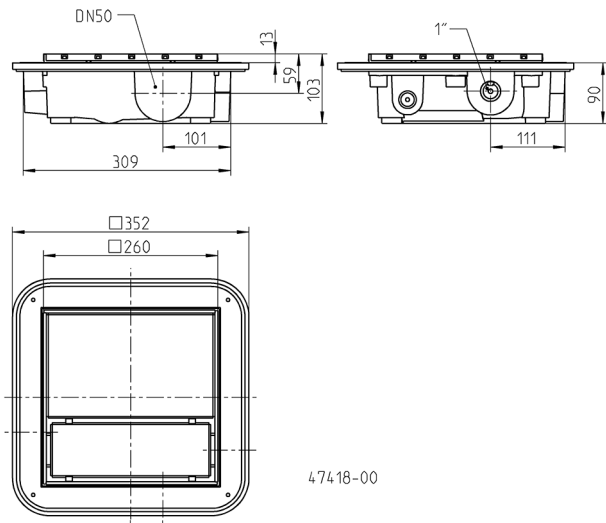

Set into the screed, the Plancofix Plus forms the floor drain in tiled showers. The incoming water is pumped to the nearest downpipe through a 1 inch pressure pipe. The transfer point into the downpipe must be at least 25 cm above the Plancofix.

The inflow from the shower can enter either directly from above through the floor drain, or from the side through a connecting branch.

The Plancofix plus has a smaller motor, which allows the a lower installation depth of 9 cm including the insulation tray. It is recommended for installation situations where only very low heights must be overcome.

MECHANICAL DATA

Pump	Horizontal, single-stage	Pressure outlet	1" IG
Mounted circuit	Yes	Weight	4 kg

ELECTRICAL DATA

Voltage	1/N/PE~230 V	Wires	3G0,75 GR
Motor rating P1	30 W	Winding thermostat	Yes
Current	0.2 A	Motor protection	Installed in the winding
Power line	5m H05VV-F	Plug	Without

PLANCOFIX PLUS

Type	Code No.
Plancofix plus	JP47014

Dimensions Plancofix plus (mm)

Example of installation