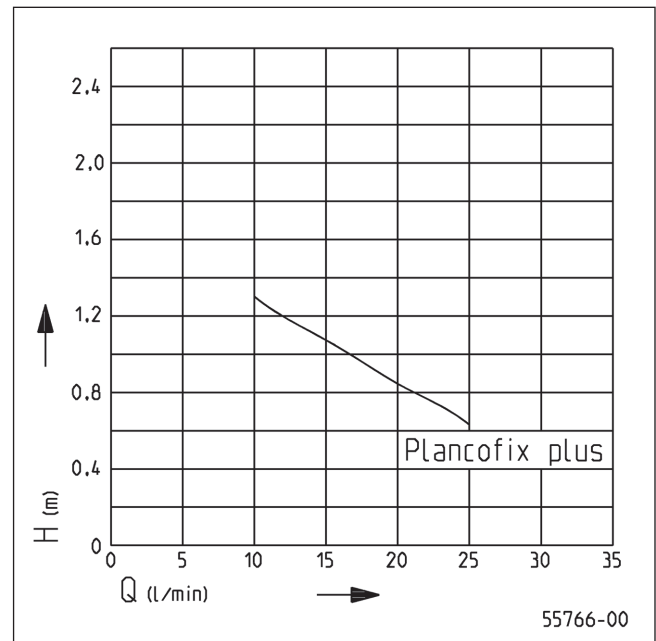

PERFORMANCE

Type	Delivery head H [m]	0.5	1	1.3
Plancofix plus	Flow rate Q [l/min]	26	16	10

Specifications can be changed without notice. Performance subject to ISO 9906 tolerances.